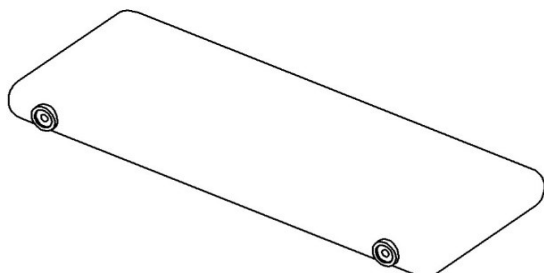

Shower shelf

Bjarke Ingels Group Collection

d line

PRODUCT DATA SHEET

ITEM NUMBER	SURFACE
12.8006.02.001	Satin Stainless Steel
12.8006.R9.001	Matt white RAL 9003
12.8006.R8.001	Matt black RAL 9005

PICTURE

PRODUCT

Shower shelf by BIG., 102x20x250

TENDER TEXT

Shower shelf by Bjarke Ingels Group. Pebble is a series of bathroom accessories and a matching lever handle by Bjarke Ingels Group. This playful series is inspired by a pill's futuristic, balancing elliptical shape that leads the mind to sci-fi scenography of another world. Material: stainless steel AISI 304 satin finish, free standing. W:102 mm x H:20 mm x D:250 mm.

PRODUCT SPECIFICATION

Dimensions: W:102 mm x H:20 mm x D:250 mm.

Material: stainless steel AISI 304

Surface finish: satin grain 320, crafted by hand

Warranty for stainless steel parts - 20 years

SPARE PARTS / ACCESSORIES:

14970100050 - Grub screw M4 x 3,5 mm

66980400150 - Fischer Dübel Ø8 x 50 mm

14970145070 - Wood screw Ø4,5 x 70 mm A4

DRAWING

MOUNTING:

See instruction supplied with product.

PACKING:

ISO-DRAWING