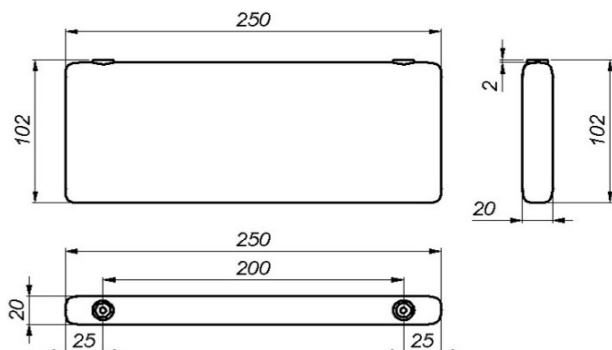

Shower shelf by BIG., 102x20x250

TENDER TEXT

Shower shelf by Bjarke Ingels Group. Pebble is a series of bathroom accessories and a matching lever handle by Bjarke Ingels Group. This playful series is inspired by a pill's futuristic, balancing elliptical shape that leads the mind to sci-fi scenography of another world. Material: stainless steel AISI 304 satin finish, free standing. W:102 mm x H:20 mm x D:250 mm.

PRODUCT SPECIFICATION

Dimensions: W:102 mm x H:20 mm x D:250 mm.

Material: stainless steel AISI 304

Surface finish: satin grain 320, crafted by hand

Warranty for stainless steel parts - 20 years

SPARE PARTS / ACCESSORIES:

14970100050 - Grub screw M4 x 3,5 mm

66980400150 - Fischer Dübel Ø8 x 50 mm

14970145070 - Wood screw Ø4,5 x 70 mm A4

DRAWING

MOUNTING:

See instruction supplied with product.

PACKING:

ISO-DRAWING