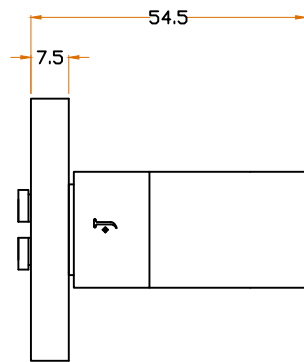

JOLIE®
A timeless touch.

TOP VIEW

SIDE VIEW

FRONT VIEW

MATERIAL	FINISH	SCALE	DESCRIPTION
BRASS	GA ,AB OS ,BK	NTS	ANVIL LEVER HANDLE SPRING LOADED
PROJN.	UNIT	DATE	ITEM CODE
	MM	27.05.22	J-1850