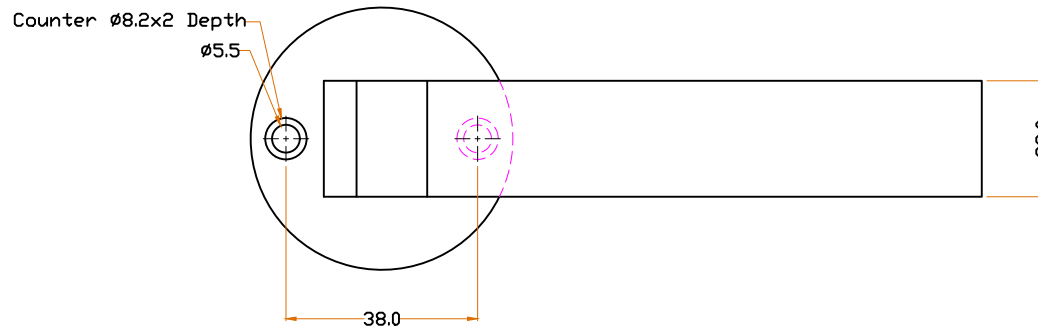

JOLIE®
A timeless touch.

TOP VIEW

SIDE VIEW

FRONT VIEW

MATERIAL	FINISH	SCALE	DESCRIPTION
BRASS	GA ,AB OS ,BK	NTS	ANVIL LEVER HANDLE SPRING LOADED
PROJN.	UNIT	DATE	ITEM CODE
	MM	27.05.22	J-1850