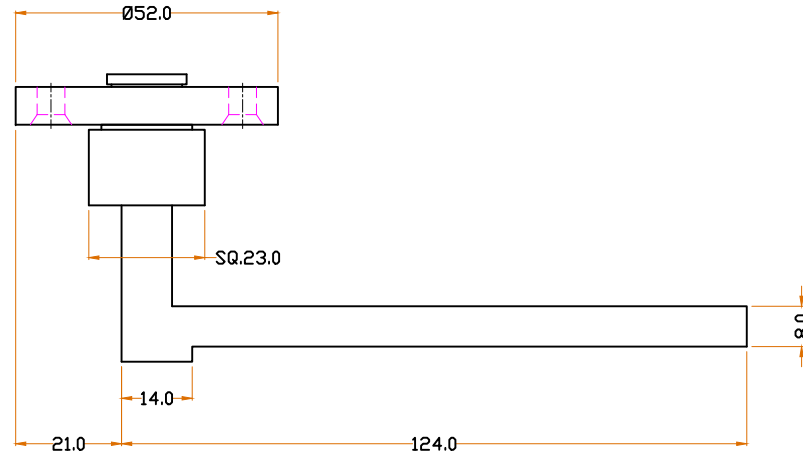

JOLIE®
A timeless touch.

TOP VIEW

SIDE VIEW

FRONT VIEW

MATERIAL	FINISH	SCALE	DESCRIPTION
BRASS	GA ,AB OS ,BK	NTS	ANVIL LEVER HANDLE SPRING LOADED
PROJN.	UNIT	DATE	ITEM CODE
	MM	27.05.22	J-1850