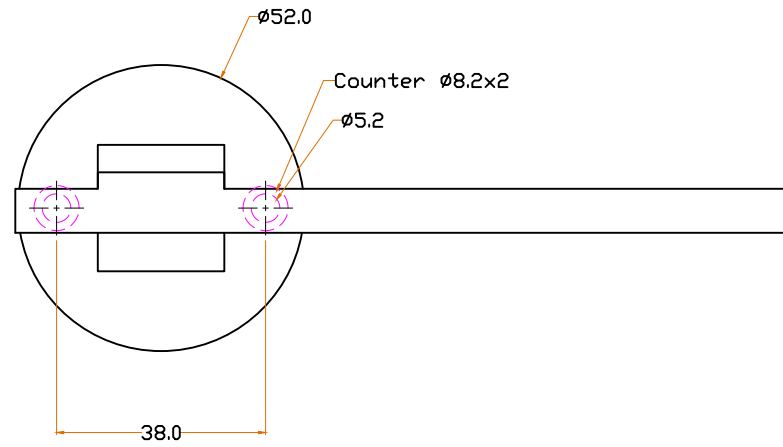

JOLIE®
A timeless touch.

TOP VIEW

FRONT VIEW

MATERIAL	FINISH	SCALE	DESCRIPTION
BRASS	GA ,AB OS ,BK	NTS	VILLE LEVER HANDLE SPRING LOADED
PROJN.	UNIT	DATE	ITEM CODE
	MM	27.05.22	J-1950