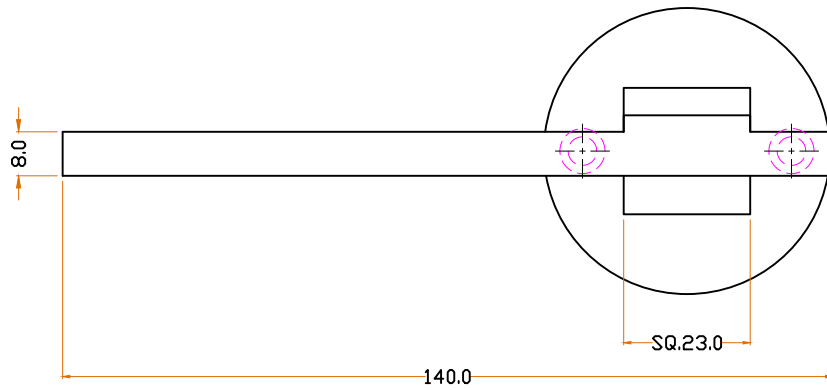

JOLIE®
A timeless touch.

TOP VIEW

FRONT VIEW

MATERIAL	FINISH	SCALE	DESCRIPTION
BRASS	GA ,AB OS ,BK	NTS	VILLE LEVER HANDLE SPRING LOADED
PROJN.	UNIT	DATE	ITEM CODE
	MM	27.05.22	J-1950