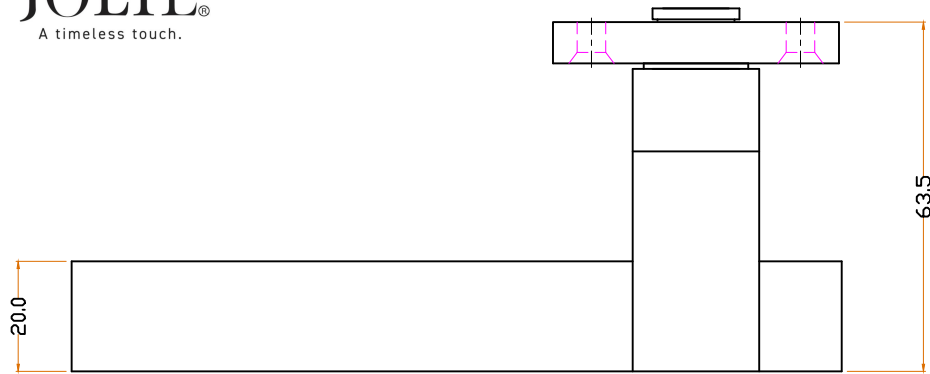

JOLIE®
A timeless touch.

TOP VIEW

FRONT VIEW

MATERIAL	FINISH	SCALE	DESCRIPTION
BRASS	GA ,AB OS ,BK	NTS	VILLE LEVER HANDLE SPRING LOADED
PROJN.	UNIT	DATE	ITEM CODE
	MM	27.05.22	J-1950