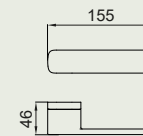

pluris

design:
Giulio Iacchetti

made in italy

PS48
ZCS

Zama
Zamak

ZCS
Cromo satinato
Satin chrome

ZNE
Nero
Black

ZBN
Bianco
White

ZAN
Antracite
Anthracite

ZRO
Oro satinato
Satin gold

ZBR
Bronzo
Bronze

PS48