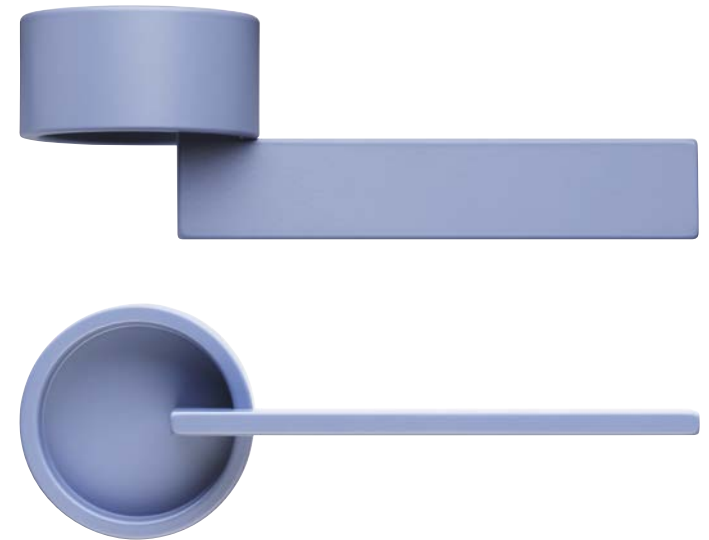

timeless

Two essential graphic signs, a line and a circle that intersect in a central and symmetrical way.

timeless

design:
Marco Pisati

made in italy

TL01
AVP

Alluminio
Aluminium

ASV
Silver
Silver

ARO
Oro satinato
Satin gold

ABR
Bronzo
Bronze

ABN
Bianco
White

ANE
Nero
Black

ABT new
Turchese
Turquoise

AGO new
Giallo oliva
Yellow olive

AVP new
Violetto pastello
Pastel violet

ABC new
Blu colomba
Blue dove